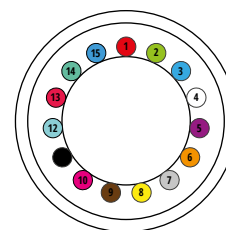

T3-TELECOM - LOOSE TUBE IN CABLE ACCORDING TO IEC 60304)

Tube	1	2	3	4	5	6	7	8	9	10	11	12	13	14	15
Code															
Color	red	green	blue	white	violet	orange	grey	yellow	brown	pink	black	aqua	luminous red	patina green	signal blue

**In cable with a multi-layer construction color of the tubes will be repeated in second layer

***In case of lower fiber count some tubes can be replaced by fillers