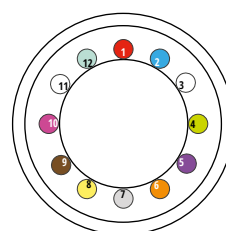

#### T-TELECOM - LOOSE TUBE IN CABLE (ACCORDING TO IEC60304):

| Tube  | 1   | 2     | 3    | 4     | 5      | 6      | 7    | 8      | 9     | 10   | 11    | 12   |
|-------|-----|-------|------|-------|--------|--------|------|--------|-------|------|-------|------|
| Code  |     |       |      |       |        |        |      |        |       |      |       |      |
| Color | red | green | blue | white | violet | orange | grey | yellow | brown | pink | black | aqua |

\*\*In cable with a multi-layer construction color of the tubes will be repeated in second layer

\*\*\*In case of lower fiber count some tubes can be replaced by fillers

#### T1-TELECOM - LOOSE TUBE IN CABLE (ACCORDING TO IEC 60304 TABLE 3 & ZN-11/TPSA-005-02)

| Tube  | 1   | 2    | 3     | 4     | 5      | 6      | 7    | 8      | 9     | 10   | 11    | 12   |
|-------|-----|------|-------|-------|--------|--------|------|--------|-------|------|-------|------|
| Code  |     |      |       |       |        |        |      |        |       |      |       |      |
| Color | red | blue | white | green | violet | orange | grey | yellow | brown | pink | black | aqua |