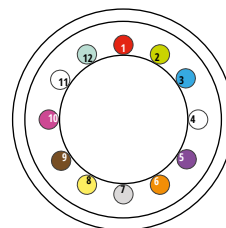

LOOSE TUBE COLOR CODES IN LOOSE TUBE CABLE DESIGN

Other colors available on demand

T-TELECOM - LOOSE TUBE IN CABLE (ACCORDING TO IEC60304):

Tube	1	2	3	4	5	6	7	8	9	10	11	12
Code												
Color	red	green	blue	white	violet	orange	grey	yellow	brown	pink	black	aqua

**In cable with a multi-layer construction color of the tubes will be repeated in second layer

***In case of lower fiber count some tubes can be replaced by fillers

T1-TELECOM - LOOSE TUBE IN CABLE (ACCORDING TO IEC 60304 TABLE 3 & ZN-11/TPSA-005-02)

Tube	1	2	3	4	5	6	7	8	9	10	11	12
Code												
Color	red	blue	white	green	violet	orange	grey	yellow	brown	pink	black	aqua

**In cable with a multi-layer construction color of the tubes will be repeated in second layer

***In case of lower fiber count some tubes can be replaced by fillers