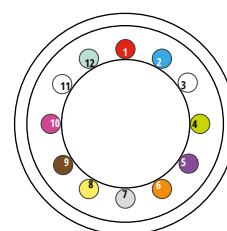

#### T-TELECOM - LOOSE TUBE IN CABLE (ACCORDING TO IEC60304):

Tube	1	2	3	4	5	6	7	8	9	10	11	12
Code												
Color	red	green	blue	white	violet	orange	grey	yellow	brown	pink	black	aqua

\*\*In cable with a multi-layer construction color of the tubes will be repeated in second layer

\*\*\*In case of lower fiber count some tubes can be replaced by fillers

#### T1-TELECOM - LOOSE TUBE IN CABLE (ACCORDING TO IEC 60304 TABLE 3 & ZN-11/TPSA-005-02)

Tube	1	2	3	4	5	6	7	8	9	10	11	12
Code												
Color	red	blue	white	green	violet	orange	grey	yellow	brown	pink	black	aqua

#### T2-TELECOM - LOOSE TUBE IN CABLE (ACCORDING TO EIA 598A)

Tube	1	2	3	4	5	6	7	8	9	10	11	12
Code												
Color	blue	orange	green	brown	grey	white	red	black	yellow	violet	pink	aqua

\*\*In cable with a multi-layer construction color of the tubes will be repeated in second layer