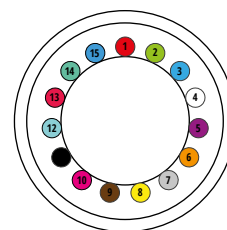

T3-TELECOM - LOOSE TUBE IN CABLE ACCORDING TO IEC 60304)

Tube	1	2	3	4	5	6	7	8	9	10	11	12	13	14	15
Code															
Color	red	green	blue	white	violet	orange	grey	yellow	brown	pink	black	aqua	luminous red	patina green	signal blue

**In cable with a multi-layer construction color of the tubes will be repeated in second layer

***In case of lower fiber count some tubes can be replaced by fillers