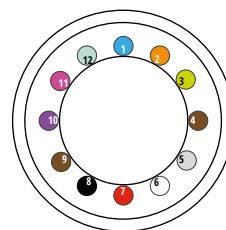

T2-TELECOM - LOOSE TUBE IN CABLE (ACCORDING TO EIA 598A)

Tube	1	2	3	4	5	6	7	8	9	10	11	12
Code												
Color	blue	orange	green	brown	grey	white	red	black	yellow	violet	pink	aqua

**In cable with a multi-layer construction color of the tubes will be repeated in second layer

***In case of lower fiber count some tubes can be replaced by fillers