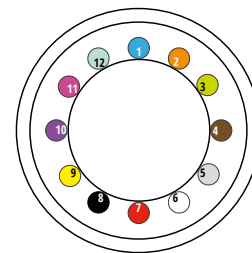

\*In 24-fiber tube construction colors will be repeated to facilitate identification, fibers 13-24 will have rings every 25 cm

#### T1-TELECOM (ACCORDING TO IEC 60304 TABLE 3 & ZN-11/TPSA-005-02)

1-12	1	2	3	4	5	6	7	8	9	10	11	12
<b>Code</b>												
<b>Color</b>	red	blue	white	green	violet	orange	grey	yellow	brown	pink	black	aqua
13-24	13	14	15	16	17	18	19	20	21	22	23	24
<b>Code</b>												
<b>Color</b>	red	blue	white	green	violet	orange	grey	yellow	brown	pink	natural	aqua

#### T2-TELECOM (ACCORDING TO EIA 598A)

1-12	1	2	3	4	5	6	7	8	9	10	11	12
<b>Code</b>												
<b>Color</b>	blue	orange	green	brown	grey	white	red	black	yellow	violet	pink	aqua
13-24	13	14	15	16	17	18	19	20	21	22	23	24
<b>Code</b>												
<b>Color</b>	blue	orange	green	brown	grey	white	red	natural	yellow	violet	pink	aqua