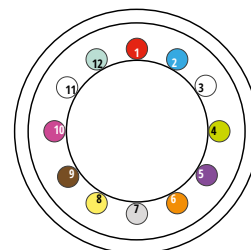

### T-TELECOM (ACCORDING TO IEC 60304)

| 1-12         | 1   | 2     | 3    | 4     | 5      | 6      | 7    | 8      | 9     | 10   | 11      | 12   |
|--------------|-----|-------|------|-------|--------|--------|------|--------|-------|------|---------|------|
| <b>Code</b>  |     |       |      |       |        |        |      |        |       |      |         |      |
| <b>Color</b> | red | green | blue | white | violet | orange | grey | yellow | brown | pink | black   | aqua |
| 13-24        | 13  | 14    | 15   | 16    | 17     | 18     | 19   | 20     | 21    | 22   | 23      | 24   |
| <b>Code</b>  |     |       |      |       |        |        |      |        |       |      |         |      |
| <b>Color</b> | red | green | blue | white | violet | orange | grey | yellow | brown | pink | natural | aqua |

\*In 24-fiber tube construction colors will be repeated to facilitate identification, fibers 13-24 will have rings every 25 cm

### T1-TELECOM (ACCORDING TO IEC 60304 TABLE 3 & ZN-11/TPSA-005-02)

| 1-12         | 1   | 2    | 3     | 4     | 5      | 6      | 7    | 8      | 9     | 10   | 11      | 12   |
|--------------|-----|------|-------|-------|--------|--------|------|--------|-------|------|---------|------|
| <b>Code</b>  |     |      |       |       |        |        |      |        |       |      |         |      |
| <b>Color</b> | red | blue | white | green | violet | orange | grey | yellow | brown | pink | black   | aqua |
| 13-24        | 13  | 14   | 15    | 16    | 17     | 18     | 19   | 20     | 21    | 22   | 23      | 24   |
| <b>Code</b>  |     |      |       |       |        |        |      |        |       |      |         |      |
| <b>Color</b> | red | blue | white | green | violet | orange | grey | yellow | brown | pink | natural | aqua |