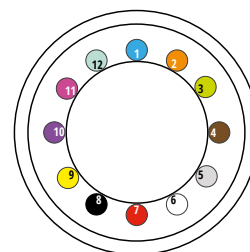

\*In 24-fiber tube construction colors will be repeated to facilitate identification, fibers 13-24 will have rings every 25 cm

### T1-TELECOM (ACCORDING TO IEC 60304 TABLE 3 & ZN-11/TPSA-005-02)

| 1-12         | 1   | 2    | 3     | 4     | 5      | 6      | 7    | 8      | 9     | 10   | 11      | 12   |
|--------------|-----|------|-------|-------|--------|--------|------|--------|-------|------|---------|------|
| <b>Code</b>  |     |      |       |       |        |        |      |        |       |      |         |      |
| <b>Color</b> | red | blue | white | green | violet | orange | grey | yellow | brown | pink | black   | aqua |
| 13-24        | 13  | 14   | 15    | 16    | 17     | 18     | 19   | 20     | 21    | 22   | 23      | 24   |
| <b>Code</b>  |     |      |       |       |        |        |      |        |       |      |         |      |
| <b>Color</b> | red | blue | white | green | violet | orange | grey | yellow | brown | pink | natural | aqua |

### T2-TELECOM (ACCORDING TO EIA 598A)

| 1-12         | 1    | 2      | 3     | 4     | 5    | 6     | 7   | 8       | 9      | 10     | 11   | 12   |
|--------------|------|--------|-------|-------|------|-------|-----|---------|--------|--------|------|------|
| <b>Code</b>  |      |        |       |       |      |       |     |         |        |        |      |      |
| <b>Color</b> | blue | orange | green | brown | grey | white | red | black   | yellow | violet | pink | aqua |
| 13-24        | 13   | 14     | 15    | 16    | 17   | 18    | 19  | 20      | 21     | 22     | 23   | 24   |
| <b>Code</b>  |      |        |       |       |      |       |     |         |        |        |      |      |
| <b>Color</b> | blue | orange | green | brown | grey | white | red | natural | yellow | violet | pink | aqua |