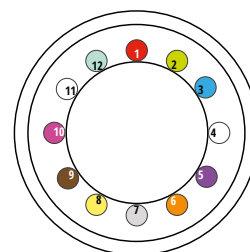

## FIBER COLOR CODES IN LOOSE TUBE CABLE DESIGN

Other colors available on demand

### T-TELECOM (ACCORDING TO IEC 60304)

| 1-12         | 1   | 2     | 3    | 4     | 5      | 6      | 7    | 8      | 9     | 10   | 11      | 12   |
|--------------|-----|-------|------|-------|--------|--------|------|--------|-------|------|---------|------|
| <b>Code</b>  |     |       |      |       |        |        |      |        |       |      |         |      |
| <b>Color</b> | red | green | blue | white | violet | orange | grey | yellow | brown | pink | black   | aqua |
| 13-24        | 13  | 14    | 15   | 16    | 17     | 18     | 19   | 20     | 21    | 22   | 23      | 24   |
| <b>Code</b>  |     |       |      |       |        |        |      |        |       |      |         |      |
| <b>Color</b> | red | green | blue | white | violet | orange | grey | yellow | brown | pink | natural | aqua |

\*In 24-fiber tube construction colors will be repeated to facilitate identification, fibers 13-24 will have rings every 25 cm