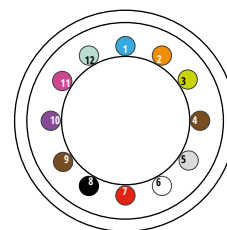

T2-TELECOM - LOOSE TUBE IN CABLE (ACCORDING TO EIA 598A)

Tube	1	2	3	4	5	6	7	8	9	10	11	12
Code												
Color	blue	orange	green	brown	grey	white	red	black	yellow	violet	pink	aqua

**In cable with a multi-layer construction color of the tubes will be repeated in second layer

***In case of lower fiber count some tubes can be replaced by fillers