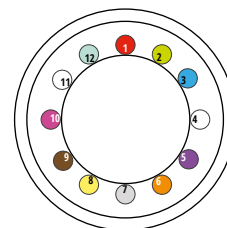

LOOSE TUBE COLOR CODES IN LOOSE TUBE CABLE DESIGN

Other colors available on demand

T-TELECOM - LOOSE TUBE IN CABLE (ACCORDING TO IEC60304):

Tube	1	2	3	4	5	6	7	8	9	10	11	12
Code												
Color	red	green	blue	white	violet	orange	grey	yellow	brown	pink	black	aqua

**In cable with a multi-layer construction color of the tubes will be repeated in second layer

***In case of lower fiber count some tubes can be replaced by fillers

T1-TELECOM - LOOSE TUBE IN CABLE (ACCORDING TO IEC 60304 TABLE 3 & ZN-11/TPSA-005-02)

Tube	1	2	3	4	5	6	7	8	9	10	11	12
Code												
Color	red	blue	white	green	violet	orange	grey	yellow	brown	pink	black	aqua

**In cable with a multi-layer construction color of the tubes will be repeated in second layer

***In case of lower fiber count some tubes can be replaced by fillers