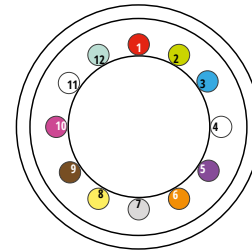

### FIBER COLOR CODES IN LOOSE TUBE CABLE DESIGN

Other colors available on demand

#### T-TELECOM (ACCORDING TO IEC 60304)

1-12	1	2	3	4	5	6	7	8	9	10	11	12
<b>Code</b>												
<b>Color</b>	red	green	blue	white	violet	orange	grey	yellow	brown	pink	black	aqua
13-24	13	14	15	16	17	18	19	20	21	22	23	24
<b>Code</b>												
<b>Color</b>	red	green	blue	white	violet	orange	grey	yellow	brown	pink	natural	aqua

\*In 24-fiber tube construction colors will be repeated to facilitate identification, fibers 13-24 will have rings every 25 cm

#### E-TELECOM - LOOSE TUBE IN CABLE (ACCORDING TO EIA 598A)

Tube	1	2	3	4	5	6	7	8	9	10	11	12
Code												
Color	red	green	white	white	white	white	white	white	white	white	white	white

\*\*In cable with a multi-layer construction color of the tubes will be repeated in second layer