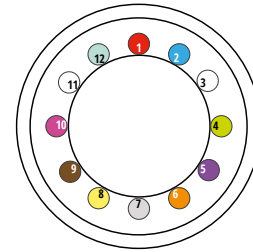

#### T-TELECOM (ACCORDING TO IEC 60304)

1-12	1	2	3	4	5	6	7	8	9	10	11	12
<b>Code</b>												
<b>Color</b>	red	green	blue	white	violet	orange	grey	yellow	brown	pink	black	aqua
13-24	13	14	15	16	17	18	19	20	21	22	23	24
<b>Code</b>												
<b>Color</b>	red	green	blue	white	violet	orange	grey	yellow	brown	pink	natural	aqua

\*In 24-fiber tube construction colors will be repeated to facilitate identification, fibers 13-24 will have rings every 25 cm

#### T1-TELECOM (ACCORDING TO IEC 60304 TABLE 3 & ZN-11/TPSA-005-02)

1-12	1	2	3	4	5	6	7	8	9	10	11	12
<b>Code</b>												
<b>Color</b>	red	blue	white	green	violet	orange	grey	yellow	brown	pink	black	aqua
13-24	13	14	15	16	17	18	19	20	21	22	23	24
<b>Code</b>												
<b>Color</b>	red	blue	white	green	violet	orange	grey	yellow	brown	pink	natural	aqua

#### E-TELECOM - LOOSE TUBE IN CABLE (ACCORDING TO EIA 598A)

Tube	1	2	3	4	5	6	7	8	9	10	11	12
Code												
Color	red	green	white	white	white	white	white	white	white	white	white	white

\*\*In cable with a multi-layer construction color of the tubes will be repeated in second layer